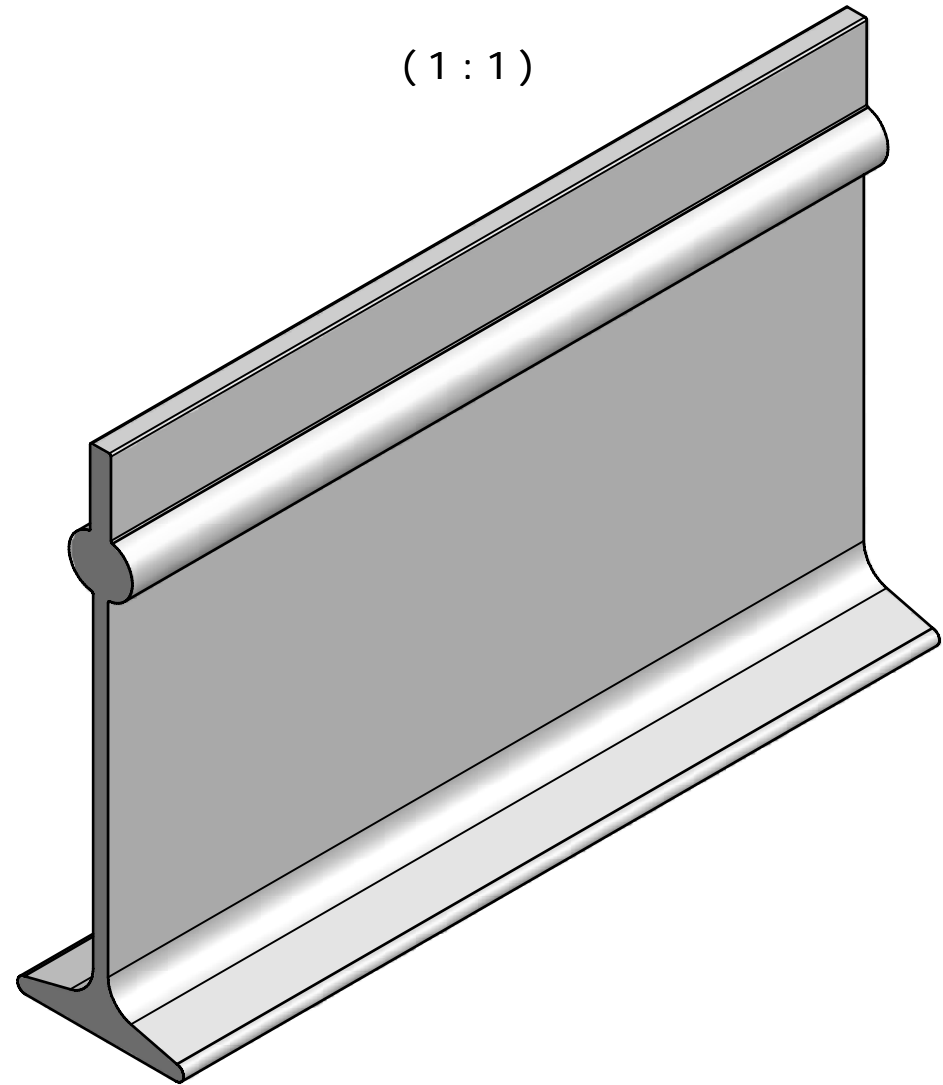

(1.5 : 1)

Area=961.201 mm²
 Perimeter=355.7110mm

(1 : 1)

Designed by Sasha	Checked by	Approved by	Date	Date 10/06/2008	
Pas-gon			135x44x5x4 support profile		
			135x44x5x4	Edition	Sheet 1 / 1