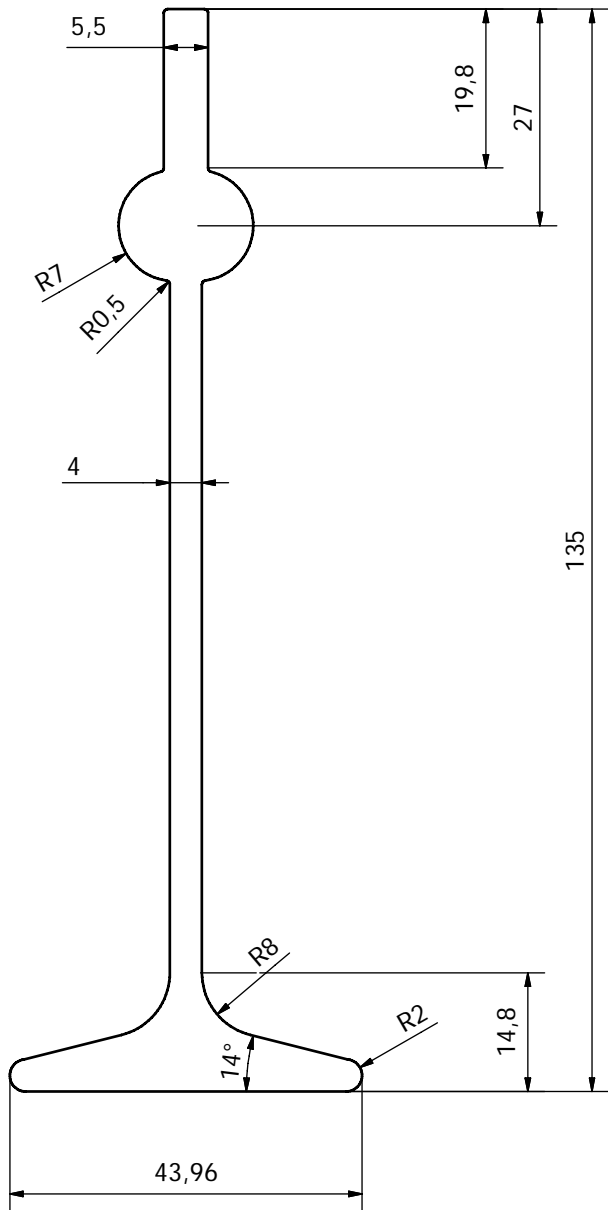

(1.5 : 1)

Area=961.201 mm²
 Perimeter=355.7110mm

(1 : 1)

Designed by Sasha	Checked by	Approved by	Date	Date 10/06/2008	
Pas-gon			135x44x5x4 support profile		
			135x44x5x4	Edition	Sheet 1 / 1