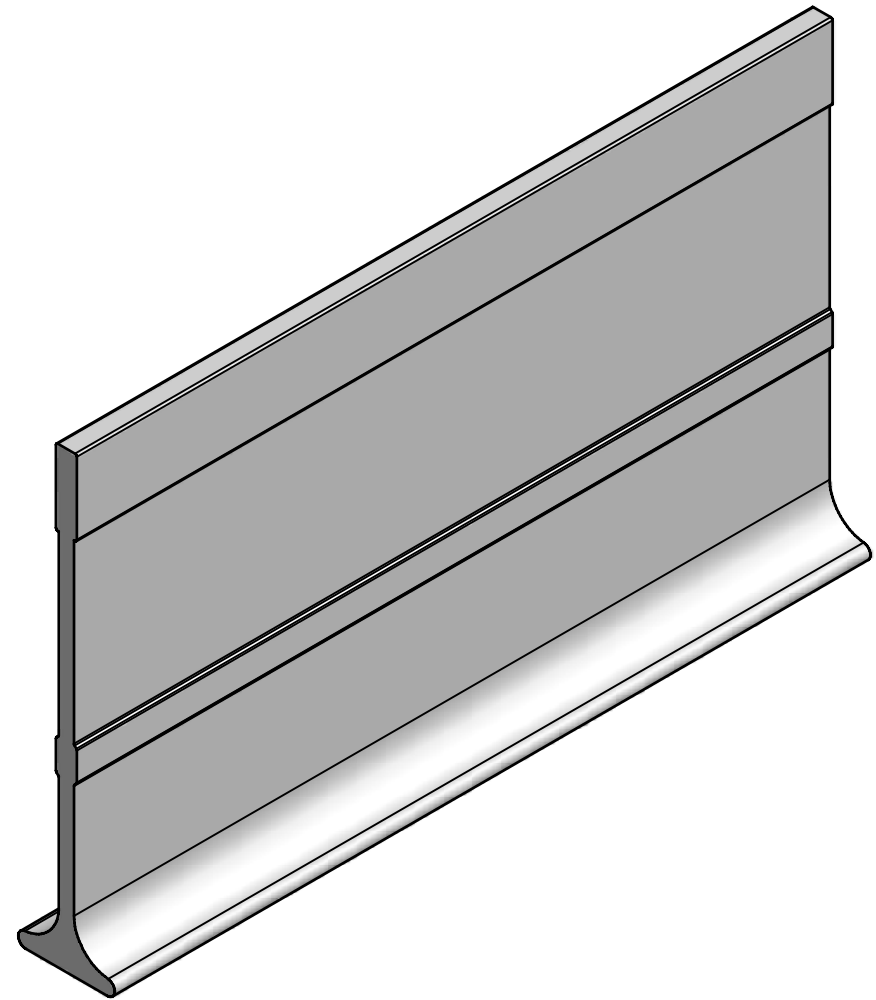

(2 : 1)

Area=648.215 mm²
Perimeter=282.5058 mm

Designed by Sasha	Checked by	Approved by	Date	Date 10/06/2008	
Pas-gon			120x25x5.5x4 support profile		
			120x25x5.5	Edition	Sheet 1 / 1