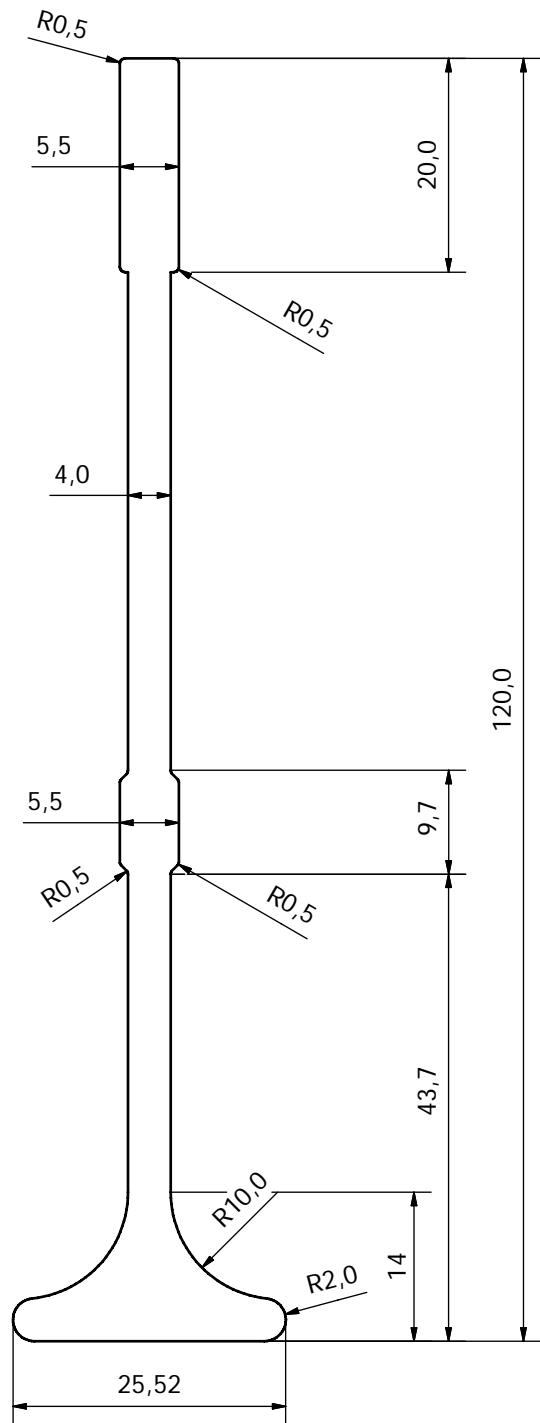

(2 : 1)

Area=648.215 mm²
Perimeter=282.5058 mm

Designed by Sasha	Checked by	Approved by	Date	Date 10/06/2008	
Pas-gon			120x25x5.5x4 support profile		
			120x25x5.5	Edition	Sheet 1 / 1